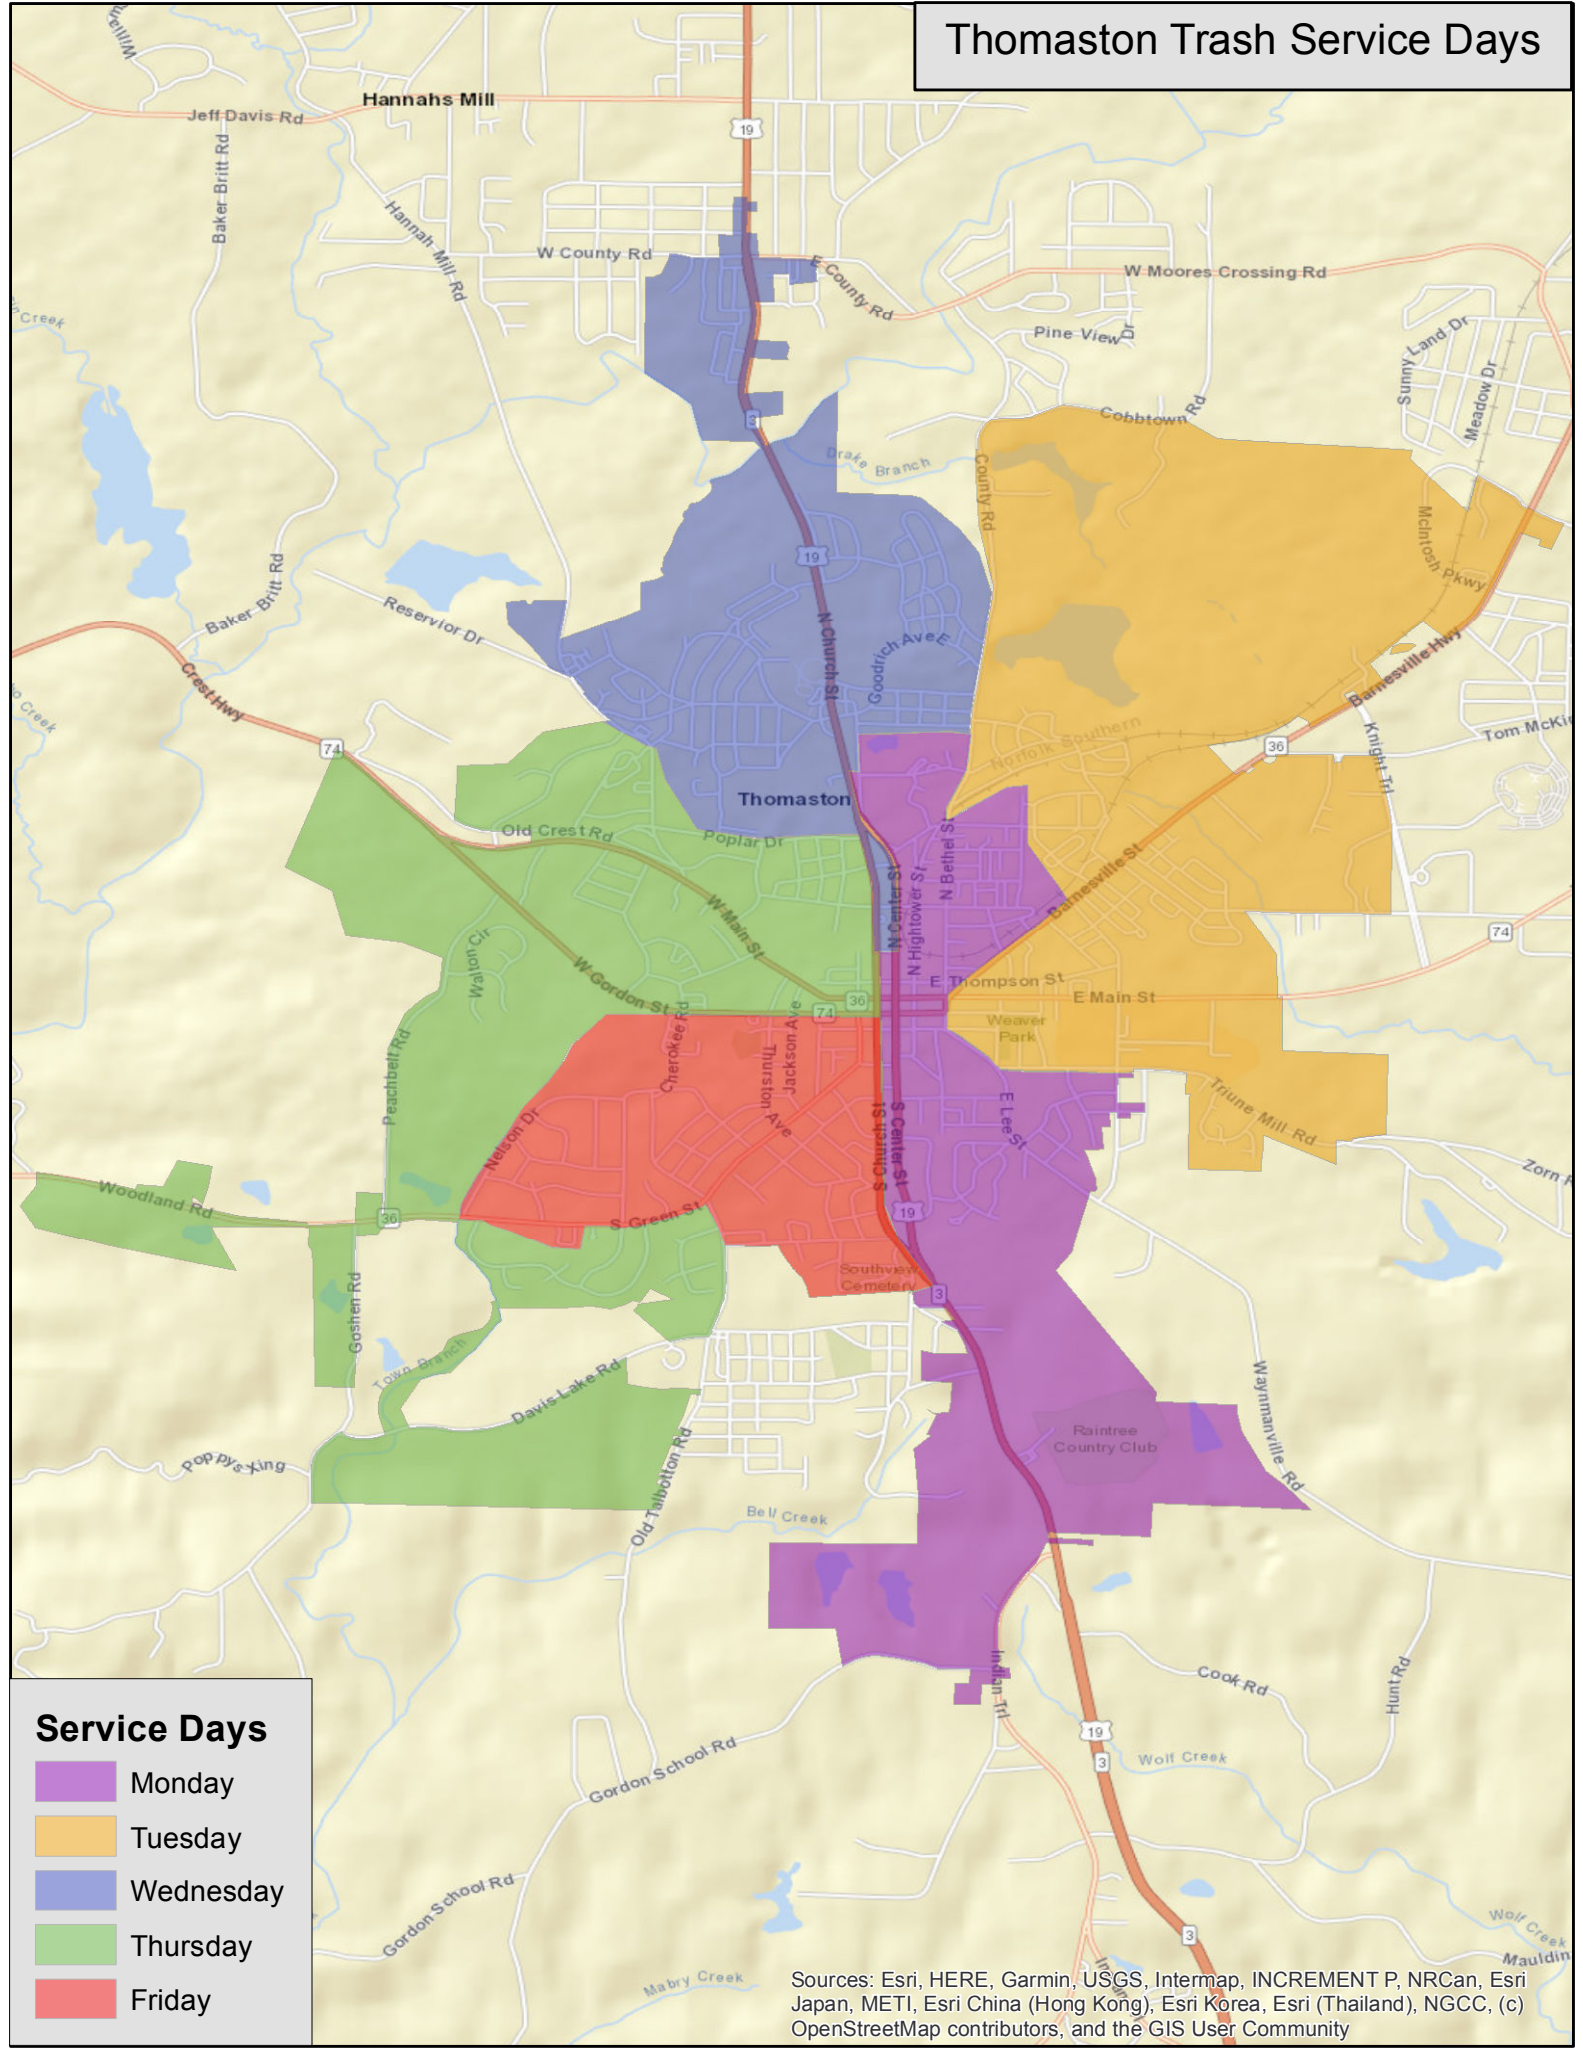

Thomaston Trash Service Days

Service Days

- Monday
- Tuesday
- Wednesday
- Thursday
- Friday

Sources: Esri, HERE, Garmin, USGS, Intermap, INCREMENT P, NRCan, Esri Japan, METI, Esri China (Hong Kong), Esri Korea, Esri (Thailand), NGCC, (c) OpenStreetMap contributors, and the GIS User Community